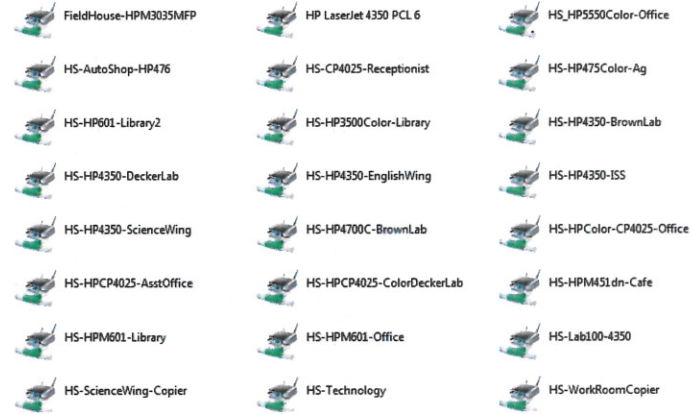

Adding a Printer to Your User Name

1. Press Start Button and you will see the run line.
2. Type in [\\dcisd-print-vm](#)
3. Push Enter
4. Add printer nearest your location.