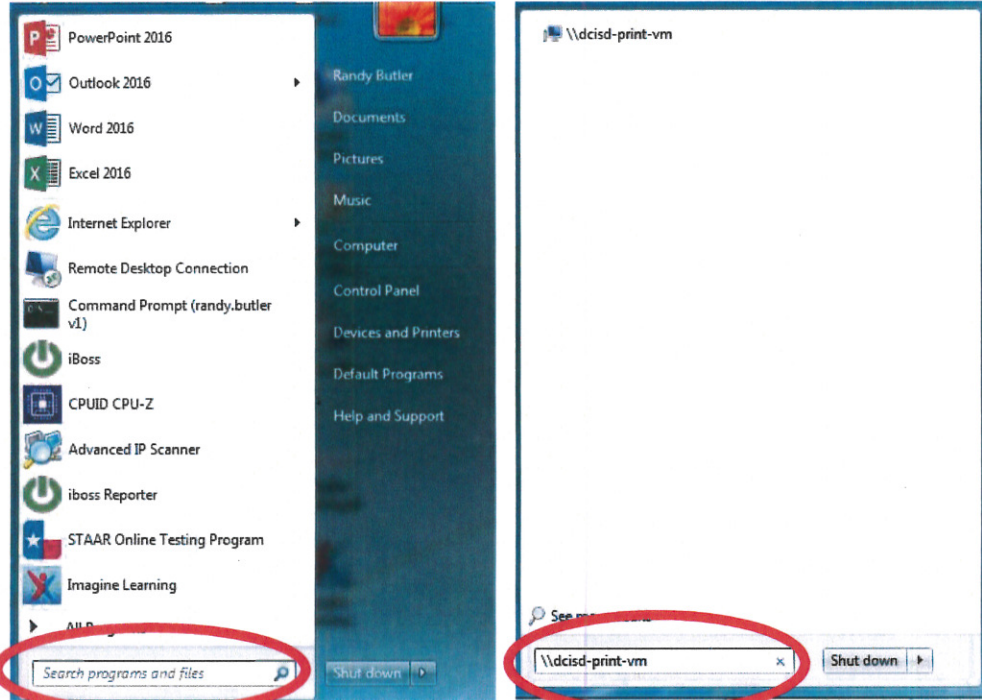

Adding a Printer to Your User Name

1. Press Start Button and you will see the run line.
2. Type in [\\dcisd-print-vm](#)
3. Push Enter
4. Add printer nearest your location.